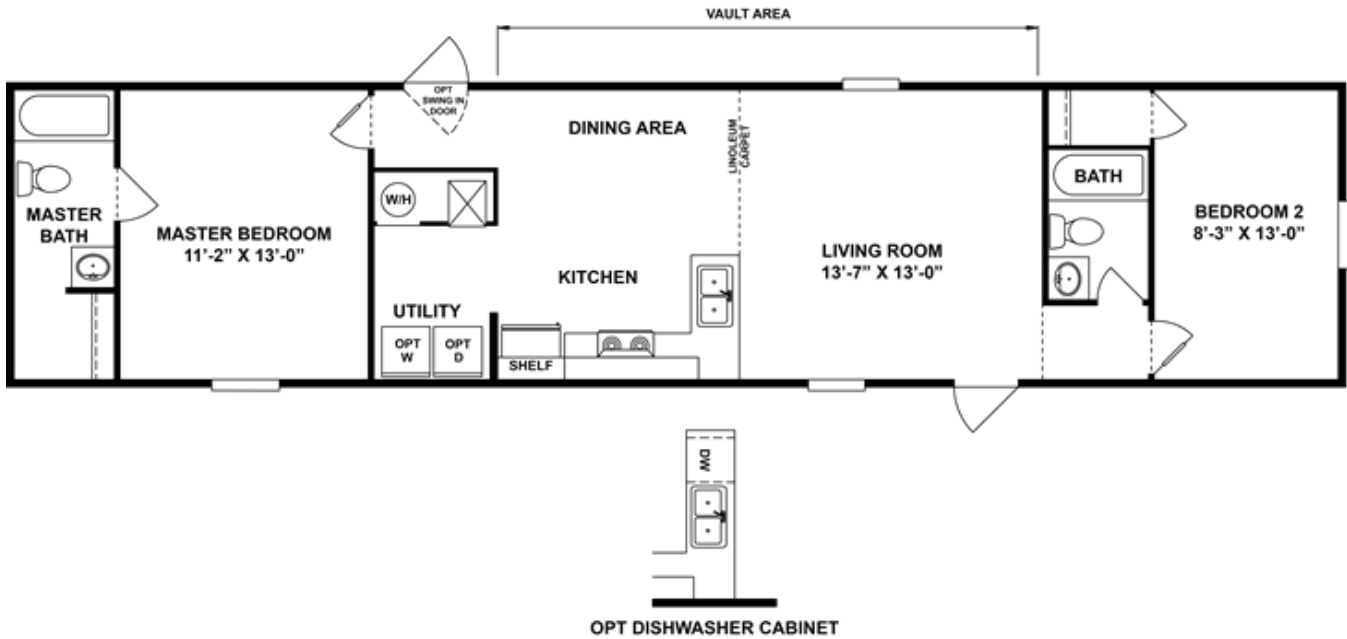

DELIGHT Model number: 47TRU14602AH18

2 beds • 2 baths • 840 sq.ft. • 14' width • 60' depth

Our home building facilities invest in continuous product and process improvements. Plans, dimensions, features, materials, specifications and availability are subject to change without notice or obligation. Renderings and floor plans are representative likenesses of our homes and may differ from the actual homes. We invite you to tour a Home Center near you and inspect the highest value in quality housing available or call (256) 878-1282 to speak with a Home Consultant. Copyright 2017, CMH. All rights reserved.