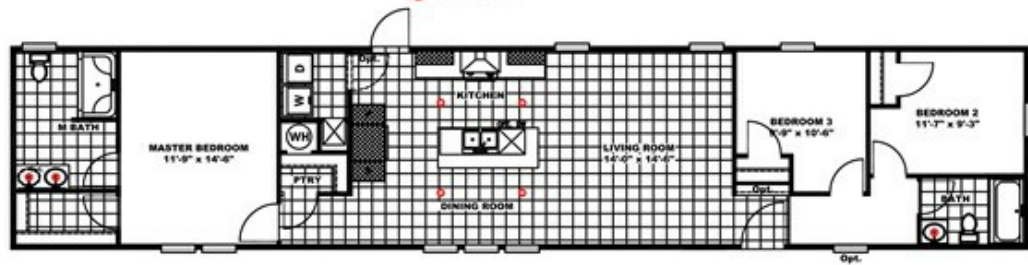

REVOLUTION 76A

REVOLUTION 76A Model number: 46REV16763AH18

3 beds • 2 baths • 1216 sq.ft. • 16' width • 76' depth

OPT/FANTASY BATH

OPT/KITCHEN BEAMS
= ON LEFT LOGGERS

OPT/2BED

Opt. Venetian Bath

Our home building facilities invest in continuous product and process improvements. Plans, dimensions, features, materials, specifications and availability are subject to change without notice or obligation. Renderings and floor plans are representative likenesses of our homes and may differ from the actual homes. We invite you to tour a Home Center near you and inspect the highest value in quality housing available or call (256) 878-1282 to speak with a Home Consultant. Copyright 2017, CMH. All rights reserved.