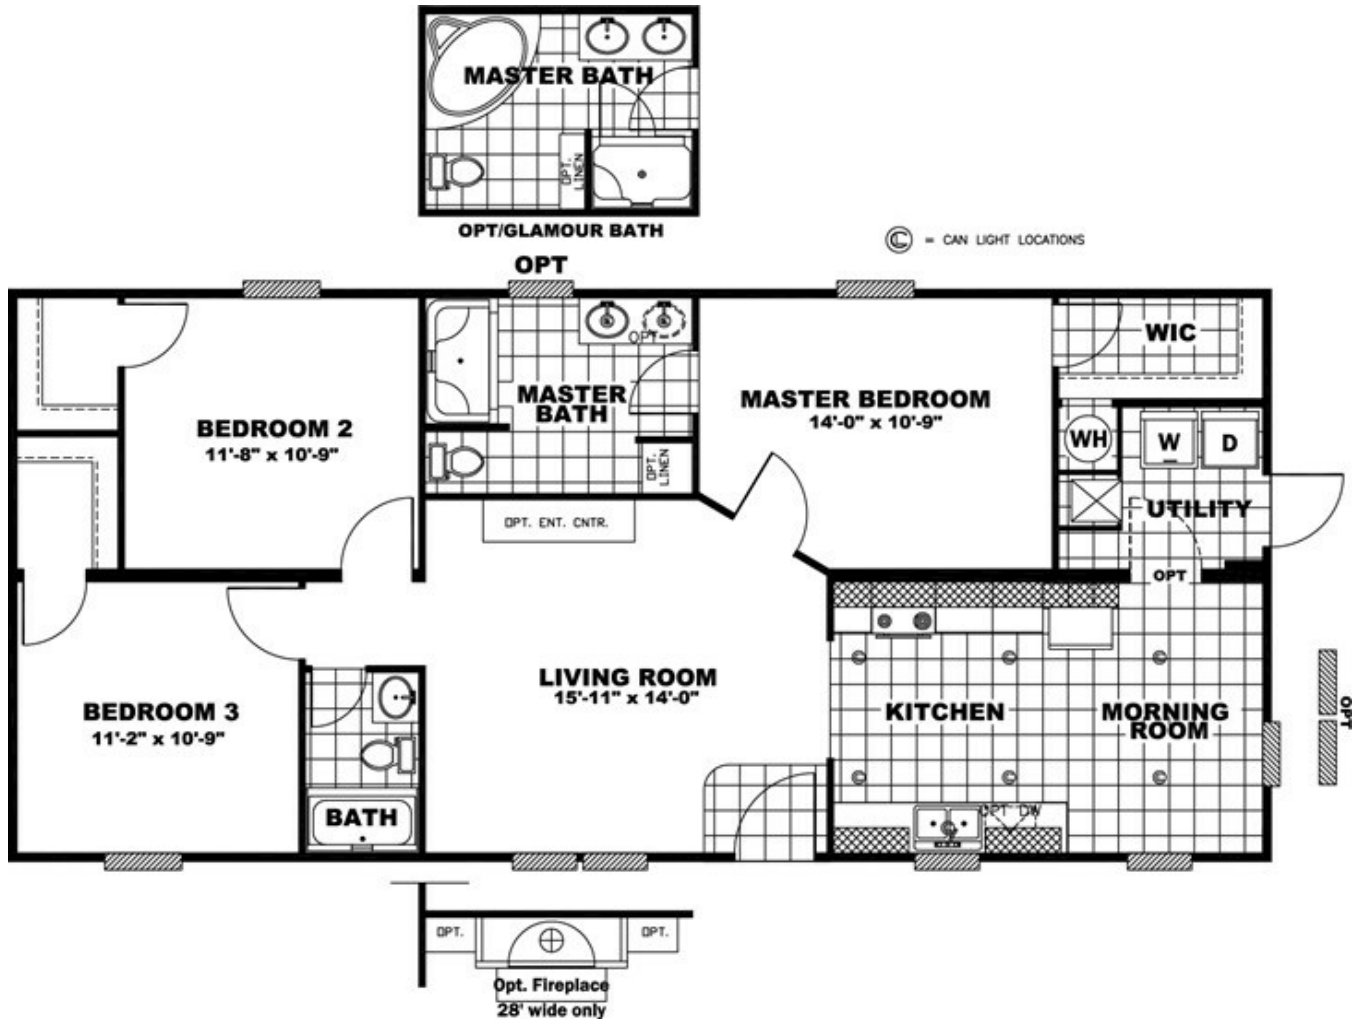

JONES Model number: 46OWR24503AH18

3 beds • 2 baths • 1200 sq.ft. • 24' width • 50' depth

Our home building facilities invest in continuous product and process improvements. Plans, dimensions, features, materials, specifications and availability are subject to change without notice or obligation. Renderings and floor plans are representative likenesses of our homes and may differ from the actual homes. We invite you to tour a Home Center near you and inspect the highest value in quality housing available or call (256) 878-1282 to speak with a Home Consultant. Copyright 2017,