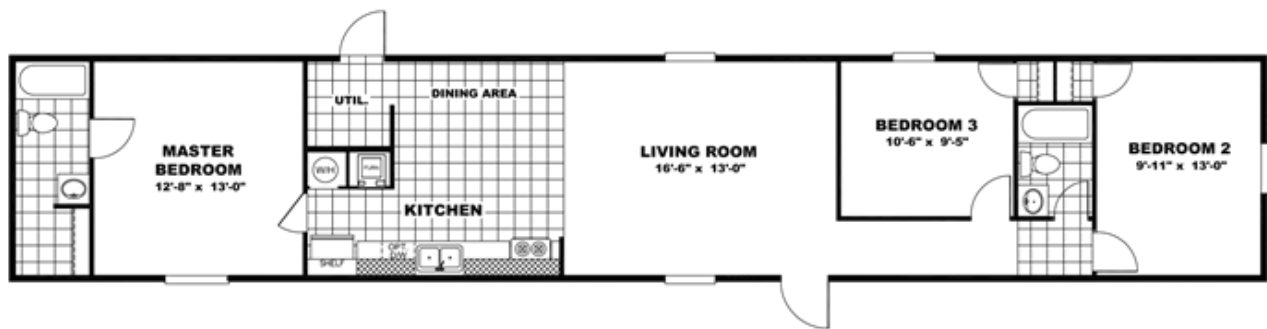

EXHILARATION

Model number: 42TRU14763AH18

3 beds • 2 baths • 1064 sq.ft. • 14' width • 76' depth

Our home building facilities invest in continuous product and process improvements. Plans, dimensions, features, materials, specifications and availability are subject to change without notice or obligation. Renderings and floor plans are representative likenesses of our homes and may differ from the actual homes. We invite you to tour a Home Center near you and inspect the highest value in quality housing available or call (256) 878-1282 to speak with a Home Consultant. Copyright 2017, CMH. All rights reserved.