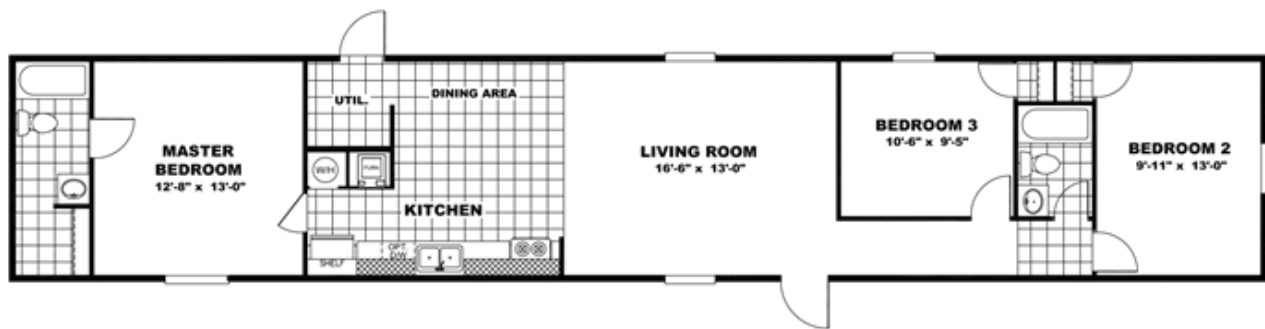

EXHILARATION

EXHILARATION

Model number: 42TRU14763AH

3 beds • 2 baths • 1064 sq.ft. • 14' width • 76' depth

Our home building facilities invest in continuous product and process improvements. Plans, dimensions, features, materials, specifications and availability are subject to change without notice or obligation. Renderings and floor plans are representative likenesses of our homes and may differ from the actual homes. We invite you to tour a Home Center near you and inspect the highest value in quality housing available or call (256) 878-1282 to speak with a Home Consultant. Copyright 2017, CMH. All rights reserved.