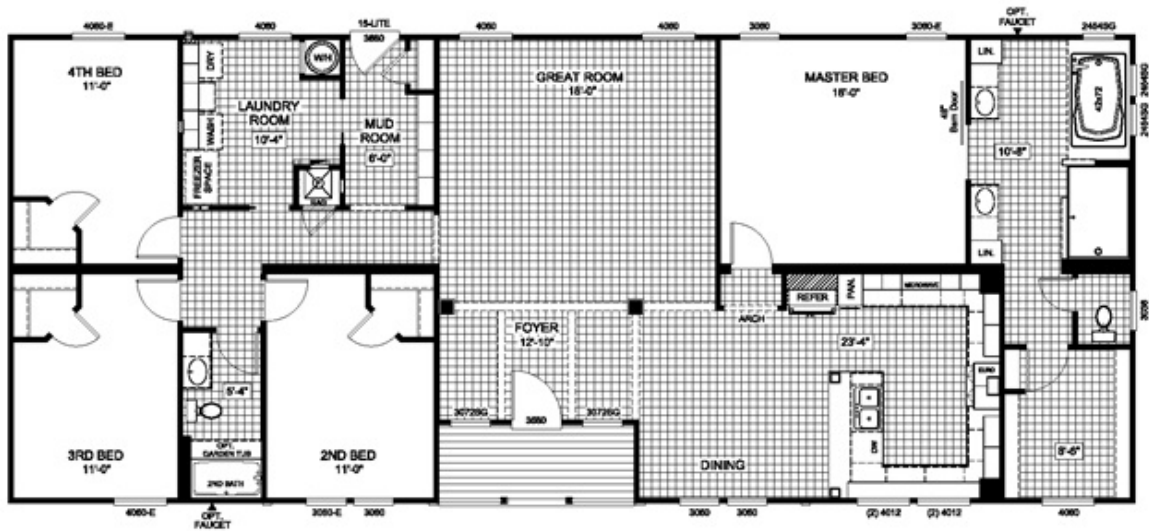

6746DT Model number: 74DYN32724BH17

4 beds • 2 baths • 2304 sq.ft. • 32' width • 72' depth

Our home building facilities invest in continuous product and process improvements. Plans, dimensions, features, materials, specifications and availability are subject to change without notice or obligation. Renderings and floor plans are representative likenesses of our homes and may differ from the actual homes. We invite you to tour a Home Center near you and inspect the highest value in quality housing available or call (256) 878-1282 to speak with a Home Consultant. Copyright 2017, CMH. All rights reserved.