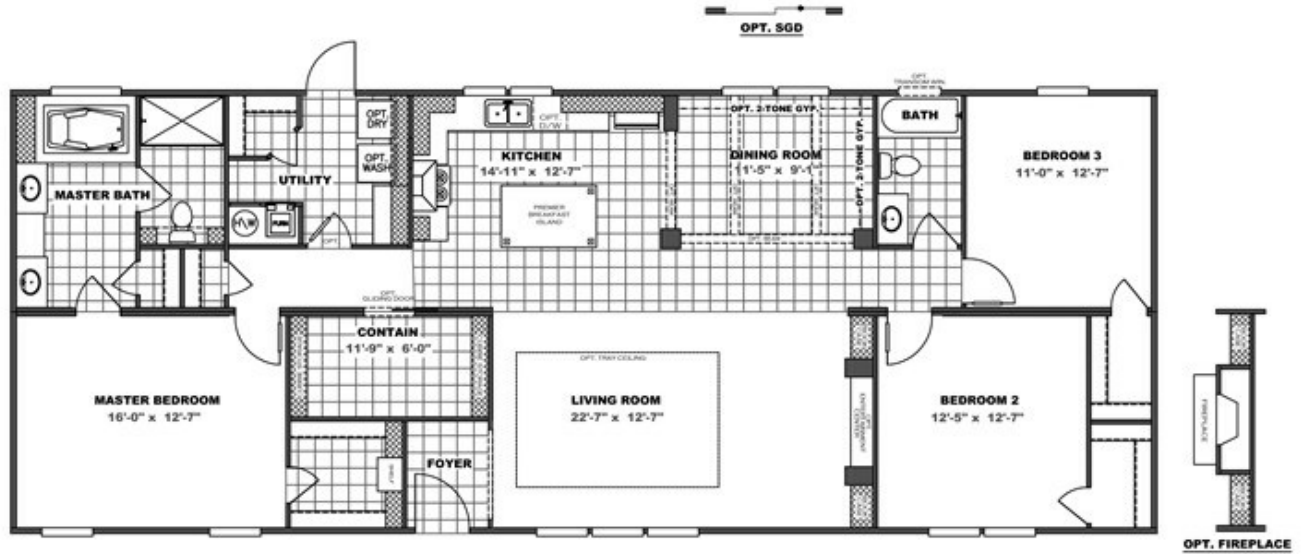

ROCKY Model number: 34PRE28683AH18

3 beds • 2 baths • 1904 sq.ft. • 28' width • 68' depth

Our home building facilities invest in continuous product and process improvements. Plans, dimensions, features, materials, specifications and availability are subject to change without notice or obligation. Renderings and floor plans are representative likenesses of our homes and may differ from the actual homes. We invite you to tour a Home Center near you and inspect the highest value in quality housing available or call (256) 878-1282 to speak with a Home Consultant. Copyright 2017,